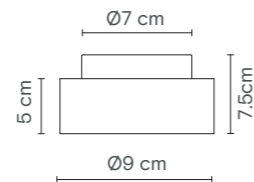

Dimensions / Dimensions / Dimensiones

Certificates / Certificats / Certificados