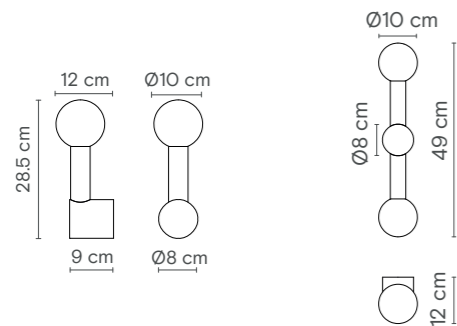

Dimensions / Dimensions / Dimensiones

Certificates / Certificats / Certificados