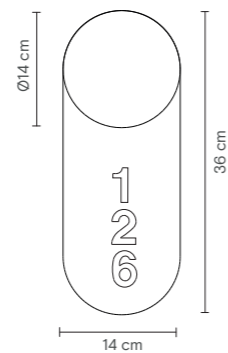

Dimensions / Dimensions / Dimensiones

Certificates / Certificats / Certificados