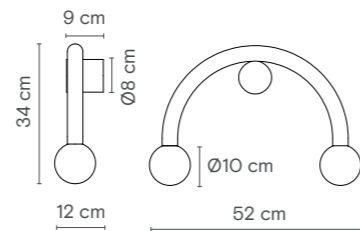

Dimensions / Dimensions / Dimensiones

Certificates / Certificats / Certificados