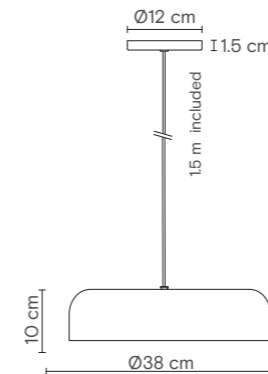

Dimensions / Dimensions / Dimensiones

Certificates / Certificats / Certificados