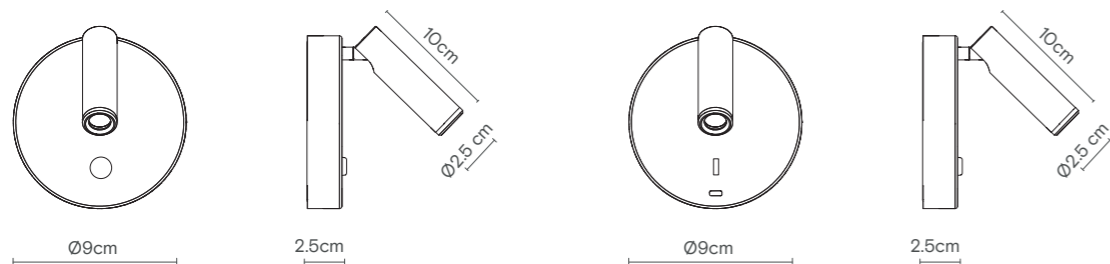

Dimensions / Dimensions / Dimensiones