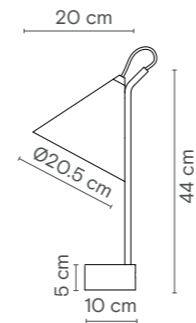

Dimensions / Dimensions / Dimensiones

Certificates / Certificats / Certificados