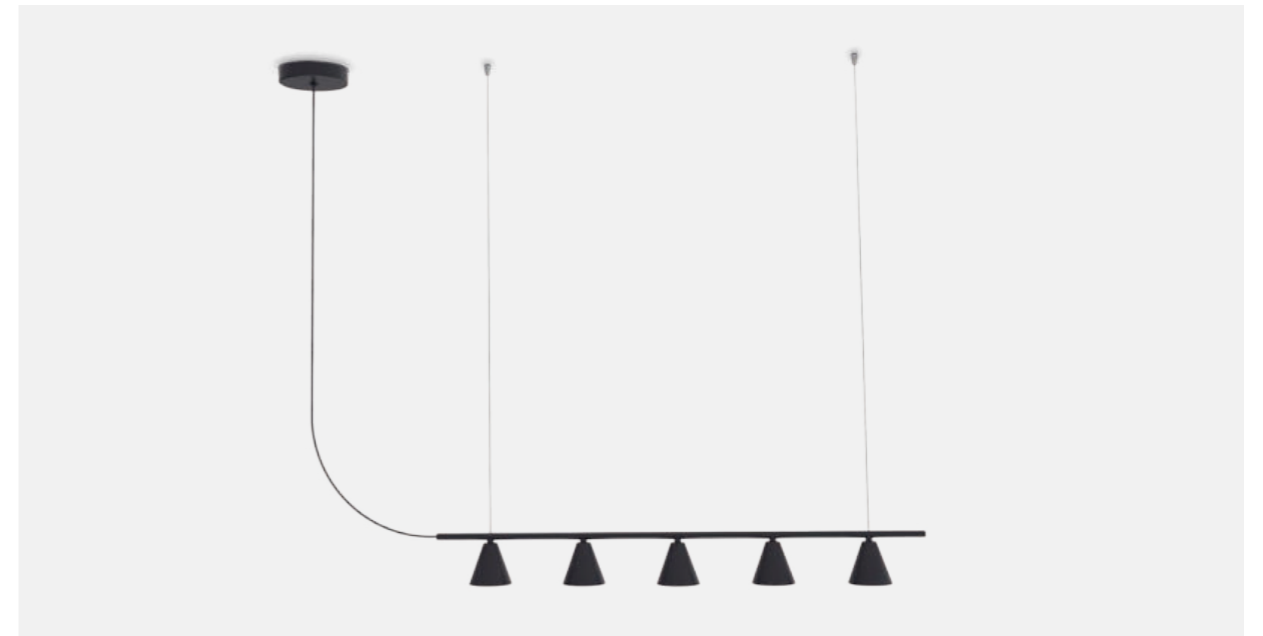

Rimini chandelier linear

Description / Description / Descripción

Lamp / Lampe / Lámpara	LED
Power / Puissance / Potencia	8,5W
Flux / Flux / Flujo	980Lm
Colour t. / T. couleur / T. color	* 2700K / 3000K
Angle / Angle / Ángulo	45°
CRI / IRC / IRC	≥ 90
IP / IP / IP	IP20
Protocol / Protocole / Protocolo	On-off
Driver / Driver / Controlador	Included / Inclus / Incluido
Voltage / Voltage / Voltaje	220-240V
Guarantee / Garantie / Garantía	5 years / 5 ans / 5 años
Cable / Câble / Cable	2m

* Subject to availability, please check. / Sous réserve de disponibilité, consulter. / Sujeto a disponibilidad, consultar.

Materials / Matériaux / Materiales

Iron structure, glass shade and textile cable.
Structure en fer, écran en verre et câble textile.
Estructura de hierro, pantalla de vidrio y cable textil.

Certificates / Certificats / Certificados

Finishes / Finitions / Acabados

● Matte black / Noir mat / Negro mate	
Ref. 04040	2700K
Ref. 02916	3000K
● Matte white / Blanc mat / Blanco mate	
Ref. 04057	2700K
Ref. 02923	3000K
● Matte terracotta red / Rouge terracotta mat / Rojo terracota mate	
Ref. 04064	2700K
Ref. 02930	3000K
● Custom (MOQ required, please check) / Personnalisé (MOQ requis, consulter) / Personalizado (Requiere MOQ, consultar)	
Ref. 04071	2700K
Ref. 02947	3000K

Dimensions / Dimensions / Dimensiones