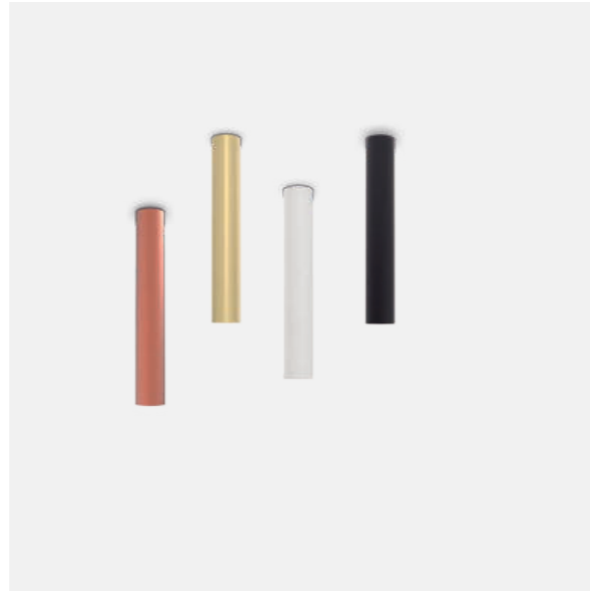

Rose 16

Description / Description/ Descripción

Lamp / Lampe / Lámpara	GU10 mini
Power / Puissance / Potencia	-
Flux / Flux / Flujo	-
Colour t. / T. couleur / T. color	-
Angle / Angle / Ángulo	-
CRI / IRC / IRC	-
IP / IP / IP	IP20
Protocol / Protocole / Protocolo	On-off
Driver / Driver / Controlador	-
Voltage / Voltage / Voltaje	220-240V
Guarantee / Garantie / Garantía	3 years / 3 ans / 3 años

** Indicate type of ceiling: concrete, drywall, or other
Indiquez le type de plafond : béton, plaque de plâtre ou autre
Indicar tipo de techo: hormigón, pladur u otro

Dimensions / Dimensions / Dimensiones

Rose 25

Description / Description/ Descripción

Lamp / Lampe / Lámpara	GU10 mini
Power / Puissance / Potencia	-
Flux / Flux / Flujo	-
Colour t. / T. couleur / T. color	-
Angle / Angle / Ángulo	-
CRI / IRC / IRC	-
IP / IP / IP	IP20
Protocol / Protocole / Protocolo	On-off
Driver / Driver / Controlador	-
Voltage / Voltage / Voltaje	220-240V
Guarantee / Garantie / Garantía	3 years / 3 ans / 3 años

** Indicate type of ceiling: concrete, drywall, or other
Indiquez le type de plafond : béton, plaque de plâtre ou autre
Indicar tipo de techo: hormigón, pladur u otro

Dimensions / Dimensions / Dimensiones

Rose 40

Description / Description/ Descripción

Lamp / Lampe / Lámpara	GU10 mini
Power / Puissance / Potencia	-
Flux / Flux / Flujo	-
Colour t. / T. couleur / T. color	-
Angle / Angle / Ángulo	-
CRI / IRC / IRC	-
IP / IP / IP	IP20
Protocol / Protocole / Protocolo	On-off
Driver / Driver / Controlador	-
Voltage / Voltage / Voltaje	220-240V
Guarantee / Garantie / Garantía	3 years / 3 ans / 3 años

** Indicate type of ceiling: concrete, drywall, or other
Indiquez le type de plafond : béton, plaque de plâtre ou autre
Indicar tipo de techo: hormigón, pladur u otro

Dimensions / Dimensions / Dimensiones

Materials / Matériaux / Materiales

Smooth brass structure.
Structure en laiton lisse.
Estructura de latón liso.

Finishes / Finitions / Acabados

- Matte black / Noir mat / Negro mate
  - Ref. 03197 Rose 16
  - Ref. 03227 Rose 25
  - Ref. 03258 Rose 40
- Matte white / Blanc mat / Blanco mate
  - Ref. 03203 Rose 16
  - Ref. 03234 Rose 25
  - Ref. 03265 Rose 40
- Matte polished brass / Laiton poli mat / Latón pulido mate
  - Ref. 03210 Rose 16
  - Ref. 03241 Rose 25
  - Ref. 03272 Rose 40
- Bronze / Bronze / Bronce
  - Ref. 06327 Rose 16
  - Ref. 06334 Rose 25
  - Ref. 06341 Rose 40

Certificates / Certificats / Certificados