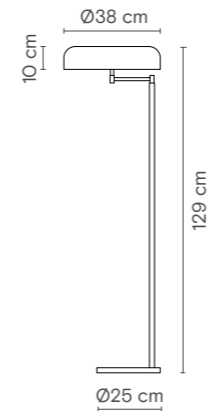

Dimensions / Dimensions / Dimensiones

Certificates / Certificats / Certificados