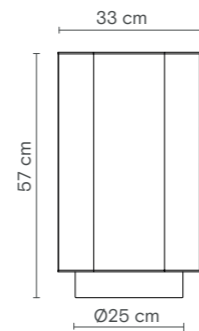

Dimensions / Dimensions / Dimensiones

Certificates / Certificats / Certificados