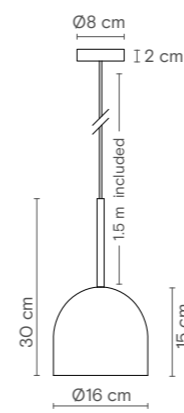

Dimensions / Dimensions / Dimensiones

Certificates / Certificats / Certificados