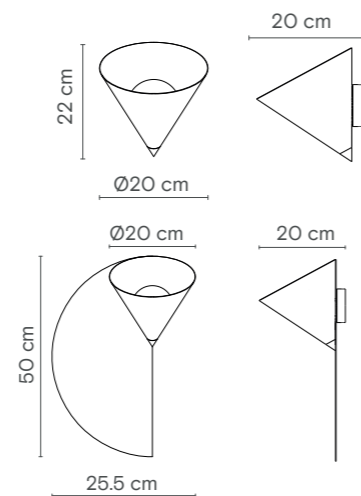

Dimensions / Dimensions / Dimensiones

(EN) Meet Rui, a subtle, minimalist, and elegant reading sconce designed to seamlessly integrate into any bedroom. Its compact form features a convenient switch positioned on the opposite side of the lighting focus, ensuring effortless control and providing a comfortable and sophisticated reading experience.