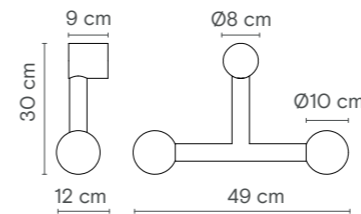

Dimensions / Dimensions / Dimensiones

Certificates / Certificats / Certificados