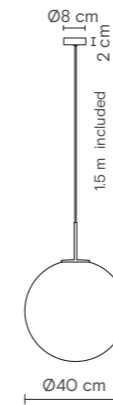

Dimensions / Dimensions / Dimensiones

Certificates / Certificats / Certificados