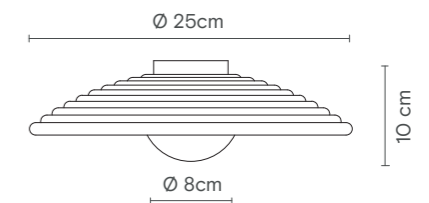

Dimensions / Dimensions / Dimensiones

Certificates / Certificats / Certificados