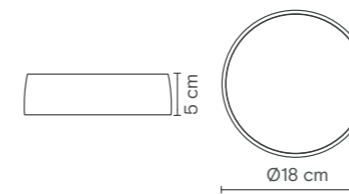

Dimensions / Dimensions / Dimensiones

Certificates / Certificats / Certificados