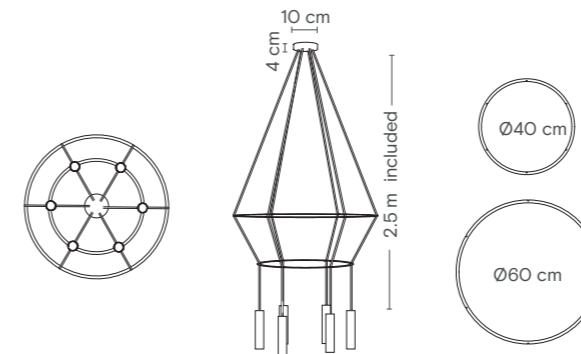

Dimensions / Dimensions / Dimensiones

Certificates / Certificats / Certificados