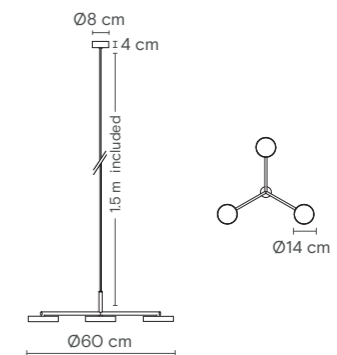

Certificates / Certificats / Certificados

Dimensions / Dimensions / Dimensiones