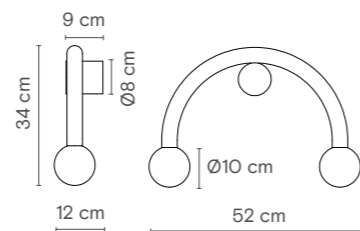

Dimensions / Dimensions / Dimensiones

Certificates / Certificats / Certificados