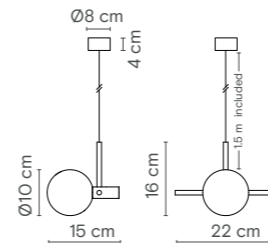

Dimensions / Dimensions / Dimensiones

Certificates / Certificats / Certificados