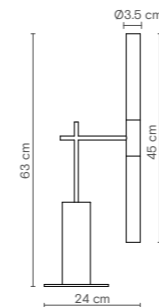

Dimensions / Dimensions / Dimensiones

Certificates / Certificats / Certificados