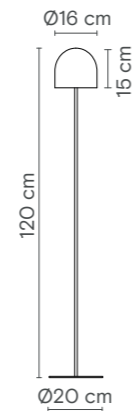

Dimensions / Dimensions / Dimensiones

Certificates / Certificats / Certificados