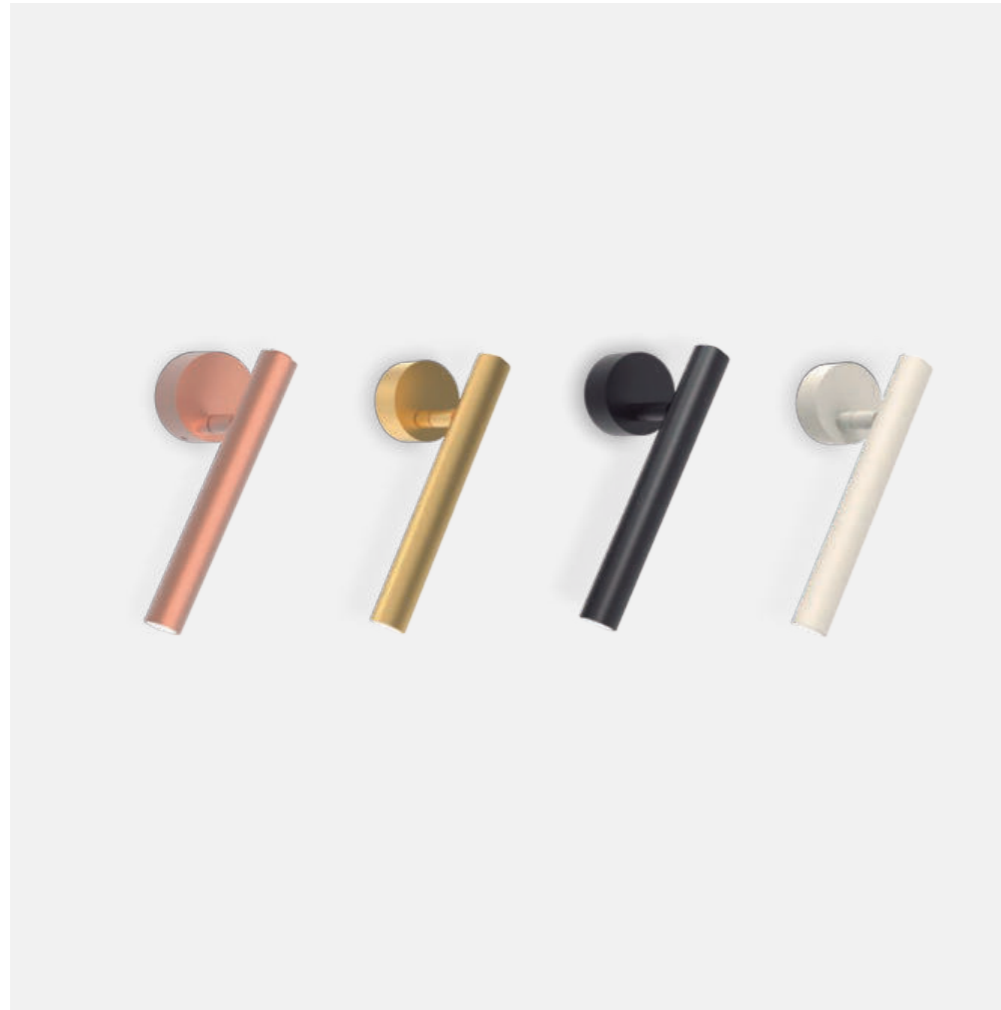

SIGO,

Rui

Description / Description/ Descripción

Lamp / Lampe / Lámpara	LED
Power / Puissance / Potencia	2,7W
Flux / Flux / Flujo	250Lm
Colour t. / T. couleur / T. color	3000K
Angle / Angle / Ángulo	45°
CRI / IRC / IRC	≥ 90
IP / IP / IP	IP20
Protocol / Protocole / Protocolo	On-off
Driver / Driver / Controlador	Included / Inclus / Incluido
Voltage / Voltage / Voltaje	220-240V
Guarantee / Garantie / Garantía	5 years / 5 ans / 5 años

Materials / Matériaux / Materiales

Iron structure and aluminum base.
Structure en fer et base en aluminium.
Estructura de hierro y base de aluminio.

Finishes / Finitions / Acabados

- Matte black / Noir mat / Negro mate
  Ref. 01162
- Matte white / Blanc mat / Blanco mate
  Ref. 02466
- Gold / Doré / Dorado
  Ref. 01179
- Bronze / Bronze / Bronce
  Ref. 06235

Dimensions / Dimensions / Dimensiones

Certificates / Certificats / Certificados

SIGO,