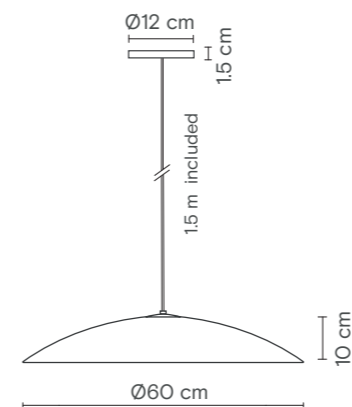

Dimensions / Dimensions / Dimensiones

Certificates / Certificats / Certificados