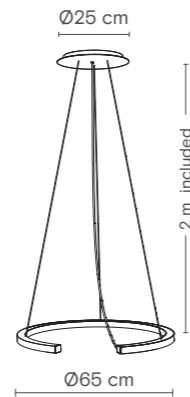

Dimensions / Dimensions / Dimensiones

Certificates / Certificats / Certificados