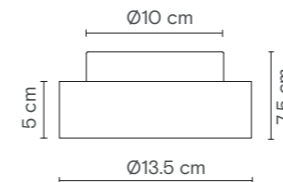

Dimensions / Dimensions / Dimensiones

Certificates / Certificats / Certificados