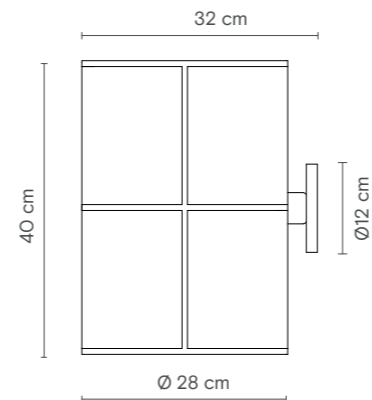

Dimensions / Dimensions / Dimensiones

Certificates / Certificats / Certificados