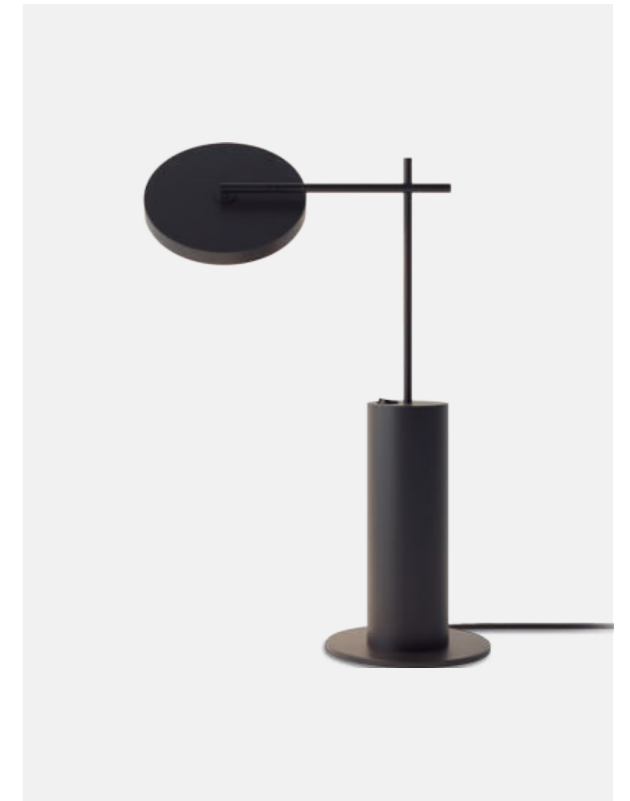

Dimensions / Dimensions / Dimensiones

Certificates / Certificats / Certificados

SIGO,

(EN) Rain goes beyond mere lighting; it embodies a seamless marriage between natural aesthetics and geometric precision. Crafted from sustainable chestnut wood sourced from FSC-certified forests, its hexagonal pyramid base radiates an eco-friendly elegance that captivates the eye. Paired with a gentle fabric shade that enhances the wood's warmth, the lamp boasts a resin diffuser for uniform and flawless illumination, adding a touch of natural charm to any space.