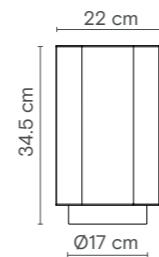

Dimensions / Dimensions / Dimensiones

Certificates / Certificats / Certificados