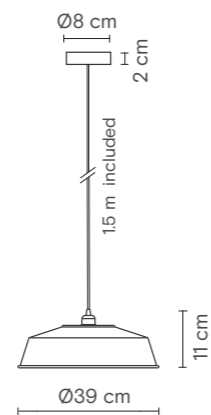

Dimensions / Dimensions / Dimensiones

Certificates / Certificats / Certificados