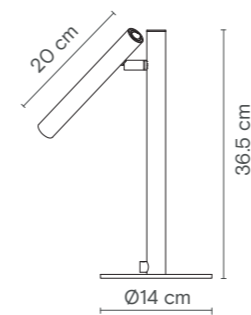

Dimensions / Dimensions / Dimensiones

Certificates / Certificats / Certificados