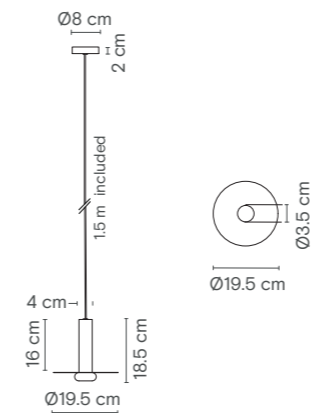

Dimensions / Dimensions / Dimensiones

Certificates / Certificats / Certificados