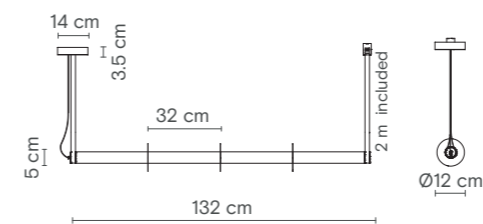

Certificates / Certificats / Certificados

Dimensions / Dimensions / Dimensiones