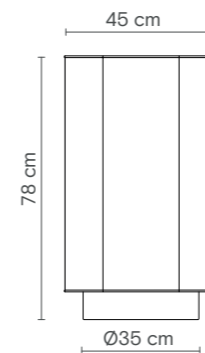

Dimensions / Dimensions / Dimensiones

Certificates / Certificats / Certificados