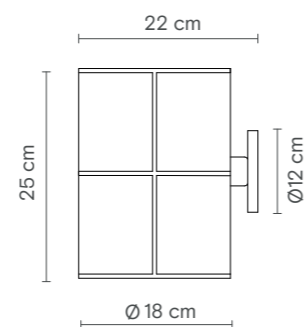

Dimensions / Dimensions / Dimensiones

Certificates / Certificats / Certificados