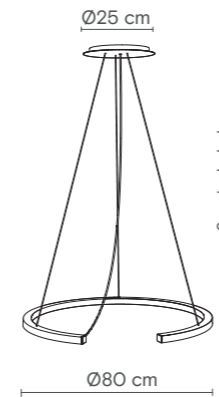

Dimensions / Dimensions / Dimensiones

Certificates / Certificats / Certificados