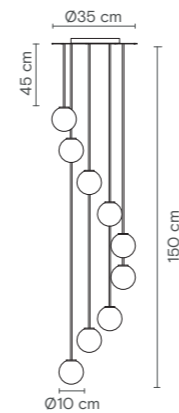

Dimensions / Dimensions / Dimensiones

Certificates / Certificats / Certificados