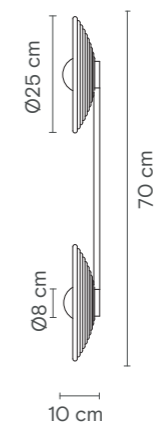

Dimensions / Dimensions / Dimensiones

Certificates / Certificats / Certificados