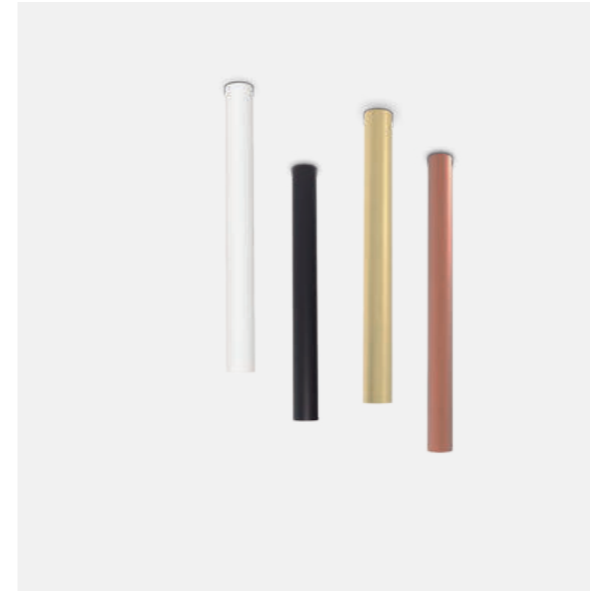

Rose 16

Description / Description/ Descripción

Lamp / Lampe / Lámpara	GU10 mini
Power / Puissance / Potencia	-
Flux / Flux / Flujo	-
Colour t. / T. couleur / T. color	-
Angle / Angle / Ángulo	-
CRI / IRC / IRC	-
IP / IP / IP	IP20
Protocol / Protocole / Protocolo	On-off
Driver / Driver / Controlador	-
Voltage / Voltage / Voltaje	220-240V
Guarantee / Garantie / Garantía	3 years / 3 ans / 3 años

** Indicate type of ceiling: concrete, drywall, or other
Indiquez le type de plafond : béton, plaque de plâtre ou autre
Indicar tipo de techo: hormigón, pladur u otro

Dimensions / Dimensions / Dimensiones

Rose 25

Description / Description/ Descripción

Lamp / Lampe / Lámpara	GU10 mini
Power / Puissance / Potencia	-
Flux / Flux / Flujo	-
Colour t. / T. couleur / T. color	-
Angle / Angle / Ángulo	-
CRI / IRC / IRC	-
IP / IP / IP	IP20
Protocol / Protocole / Protocolo	On-off
Driver / Driver / Controlador	-
Voltage / Voltage / Voltaje	220-240V
Guarantee / Garantie / Garantía	3 years / 3 ans / 3 años

** Indicate type of ceiling: concrete, drywall, or other
Indiquez le type de plafond : béton, plaque de plâtre ou autre
Indicar tipo de techo: hormigón, pladur u otro

Dimensions / Dimensions / Dimensiones

Rose 40

Description / Description/ Descripción

Lamp / Lampe / Lámpara	GU10 mini
Power / Puissance / Potencia	-
Flux / Flux / Flujo	-
Colour t. / T. couleur / T. color	-
Angle / Angle / Ángulo	-
CRI / IRC / IRC	-
IP / IP / IP	IP20
Protocol / Protocole / Protocolo	On-off
Driver / Driver / Controlador	-
Voltage / Voltage / Voltaje	220-240V
Guarantee / Garantie / Garantía	3 years / 3 ans / 3 años

** Indicate type of ceiling: concrete, drywall, or other
Indiquez le type de plafond : béton, plaque de plâtre ou autre
Indicar tipo de techo: hormigón, pladur u otro

Dimensions / Dimensions / Dimensiones

Materials / Matériaux / Materiales

Smooth brass structure.
Structure en laiton lisse.
Estructura de latón liso.

Finishes / Finitions / Acabados

- Matte black / Noir mat / Negro mate
  - Ref. 03197 Rose 16
  - Ref. 03227 Rose 25
  - Ref. 03258 Rose 40
- Matte white / Blanc mat / Blanco mate
  - Ref. 03203 Rose 16
  - Ref. 03234 Rose 25
  - Ref. 03265 Rose 40
- Matte polished brass / Laiton poli mat / Latón pulido mate
  - Ref. 03210 Rose 16
  - Ref. 03241 Rose 25
  - Ref. 03272 Rose 40
- Bronze / Bronze / Bronce
  - Ref. 06327 Rose 16
  - Ref. 06334 Rose 25
  - Ref. 06341 Rose 40

Certificates / Certificats / Certificados