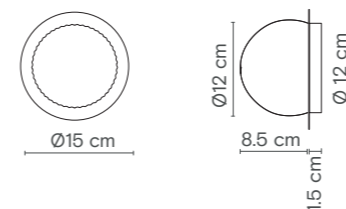

Dimensions / Dimensions / Dimensiones

Certificates / Certificats / Certificados