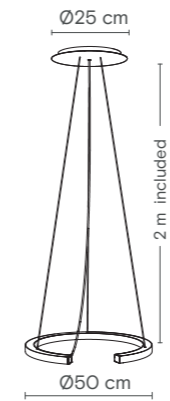

Dimensions / Dimensions / Dimensiones

Certificates / Certificats / Certificados