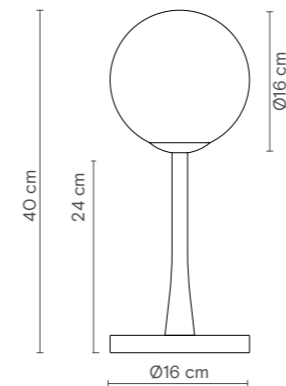

Dimensions / Dimensions / Dimensiones

Certificates / Certificats / Certificados