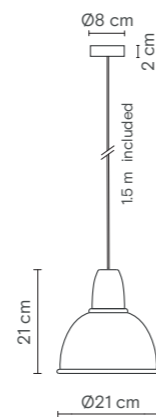

Dimensions / Dimensions / Dimensiones

Certificates / Certificats / Certificados