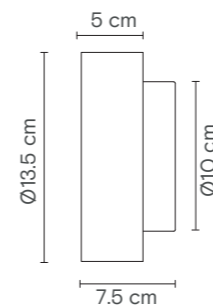

Dimensions / Dimensions / Dimensiones

Certificates / Certificats / Certificados