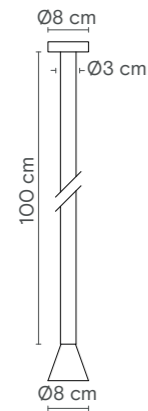

Certificates / Certificats / Certificados

Dimensions / Dimensions / Dimensiones