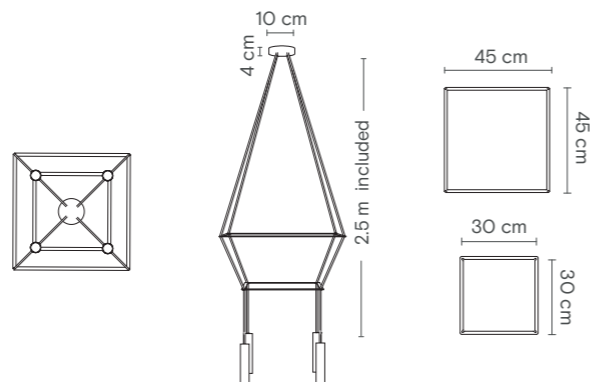

Dimensions / Dimensions / Dimensiones

Certificates / Certificats / Certificados