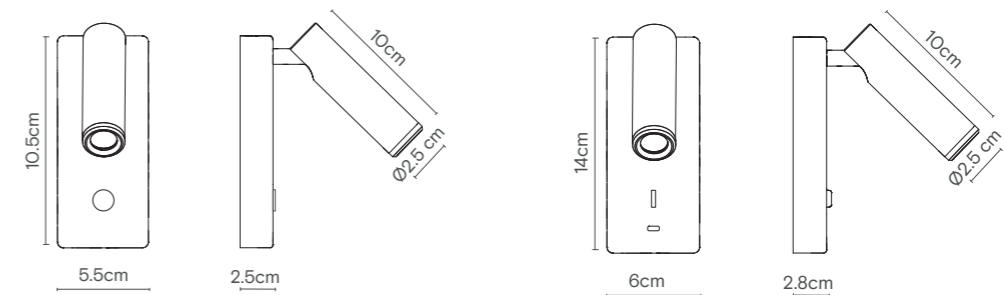

Dimensions / Dimensions / Dimensiones