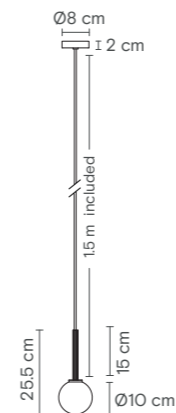

Dimensions / Dimensions / Dimensiones

Certificates / Certificats / Certificados