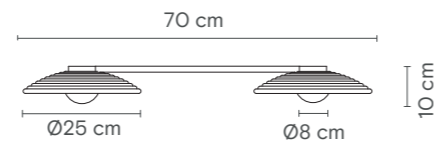

Dimensions / Dimensions / Dimensiones

Certificates / Certificats / Certificados