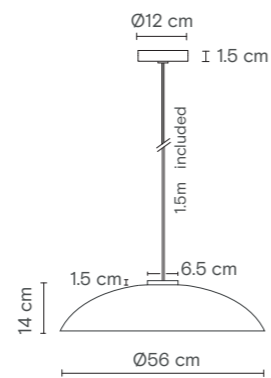

Dimensions / Dimensions / Dimensiones

Certificates / Certificats / Certificados