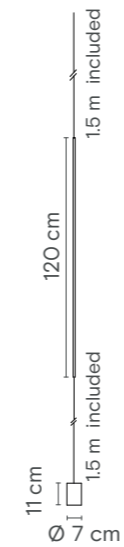

Dimensions / Dimensions / Dimensiones

Certificates / Certificats / Certificados