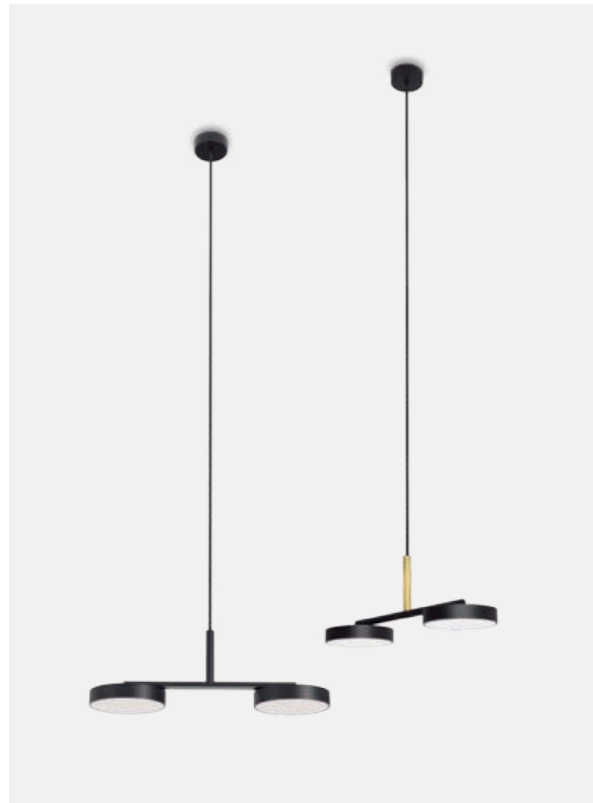

Ref. 06068	2700K / On-off
Ref. 05757	3000K / On-off
Ref. 06082	2700K / DALI
Ref. 05764	3000K / DALI

Certificates / Certificats / Certificados

SIGO,

Dimensions / Dimensions / Dimensiones

Rafaela duo

Description / Description/ Descripción