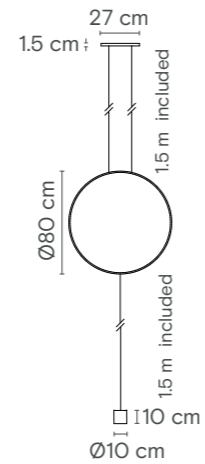

Dimensions / Dimensions / Dimensiones

Certificates / Certificats / Certificados