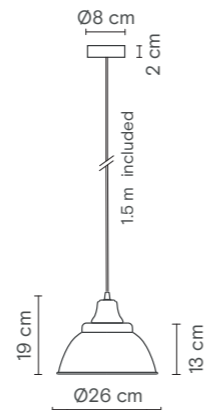

Dimensions / Dimensions / Dimensiones

Certificates / Certificats / Certificados