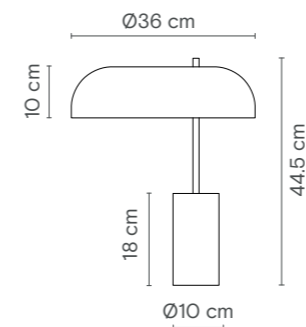

Dimensions / Dimensions / Dimensiones

Certificates / Certificats / Certificados